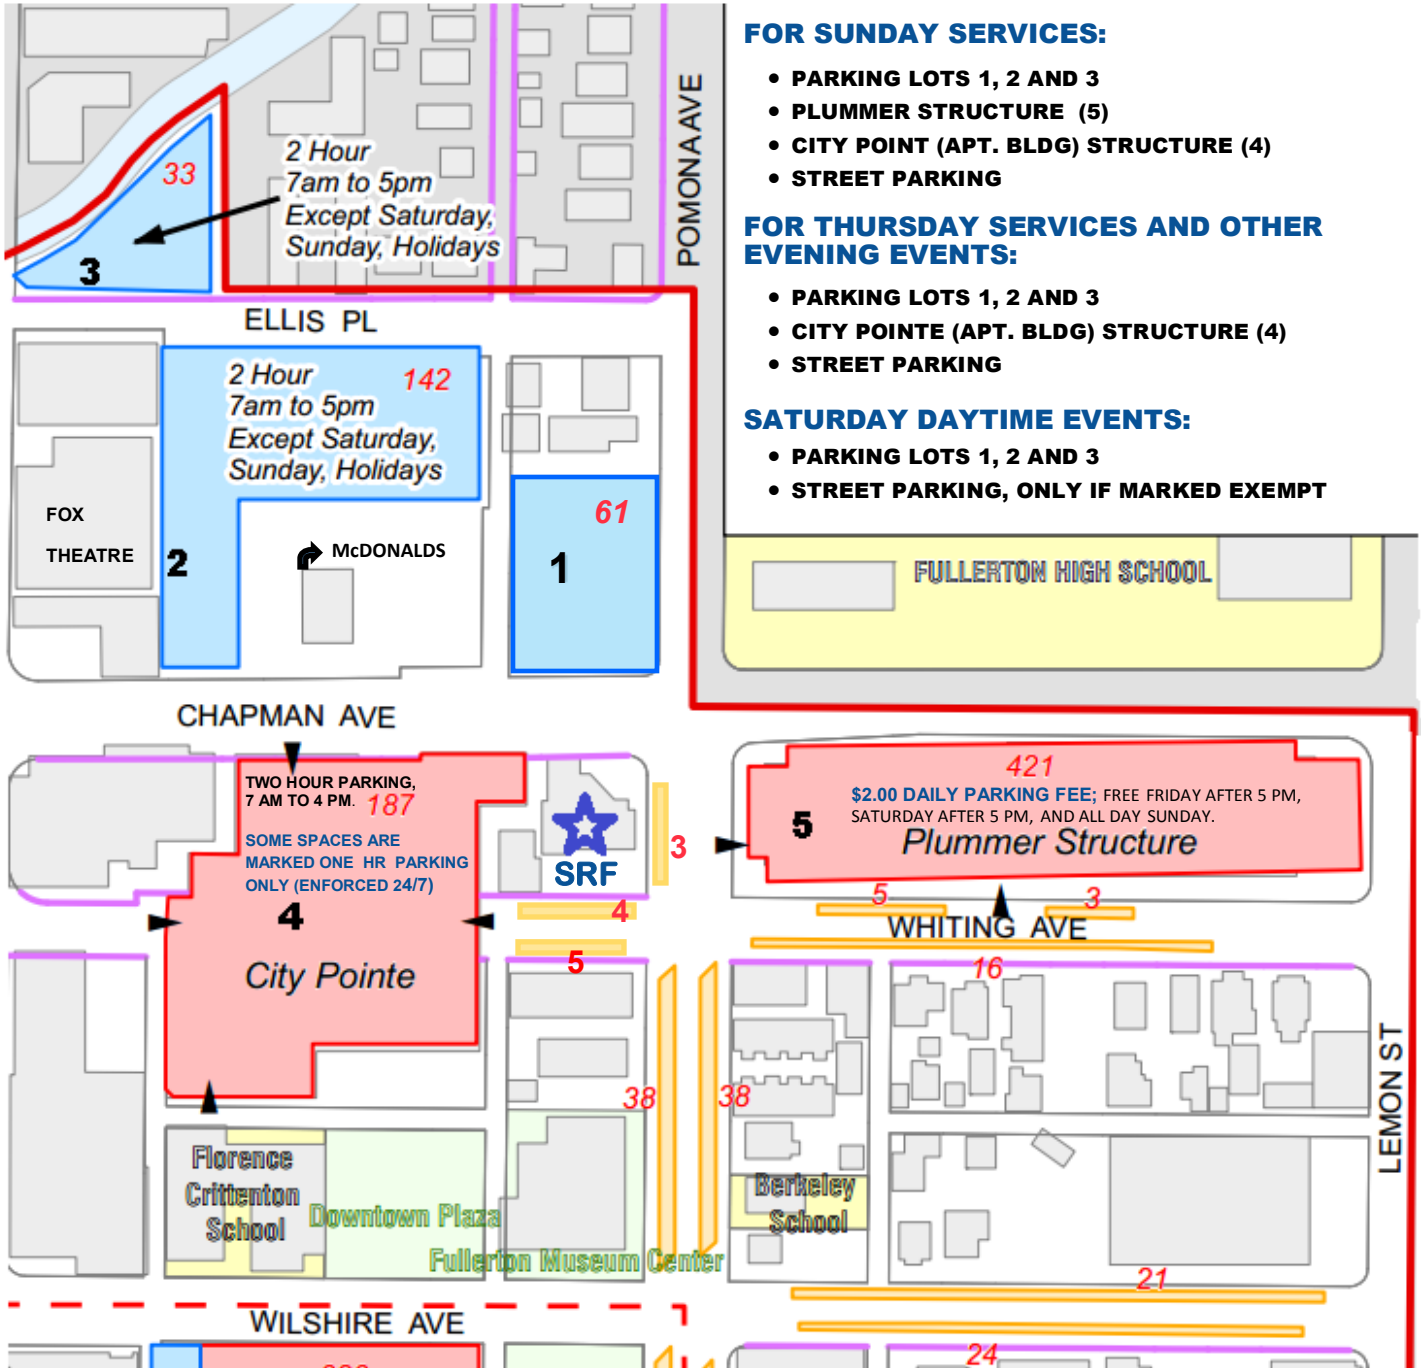

PARKING for SRF FULLERTON TEMPLE SERVICES

- Parking Structure
- Parking Lot
- Street Parking (Subject to time restriction)
- # Number of Parking Spaces

TEMPLE LOCATION IS MARKED BY BLUE STAR

RECOMMENDED PARKING

BEST FOR ALL TEMPLE EVENTS:

PARKING LOTS 1, 2 AND 3:

- WEEKDAYS - TWO HOUR FREE PARKING, 7AM TO 5 PM and FREE PARKING EVENINGS, AFTER 5 PM.
- FREE PARKING SATURDAYS, SUNDAYS, AND HOLIDAYS.

FOR SUNDAY SERVICES:

- PARKING LOTS 1, 2 AND 3
- PLUMMER STRUCTURE (5)
- CITY POINT (APT. BLDG) STRUCTURE (4)
- STREET PARKING

FOR THURSDAY SERVICES AND OTHER EVENING EVENTS:

- PARKING LOTS 1, 2 AND 3
- CITY POINTE (APT. BLDG) STRUCTURE (4)
- STREET PARKING

SATURDAY DAYTIME EVENTS:

- PARKING LOTS 1, 2 AND 3
- STREET PARKING, ONLY IF MARKED EXEMPT